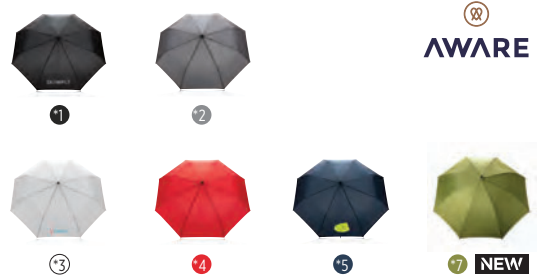

2.14kg. 7.6x

P850.57*

20.5" Impact AWARE™ RPET 190T Pongee bamboo mini umbrella

Material: 190T Pongee rPET • Manual open • Frame: metal • Ribs: metal • 3 section • With AWARE™ tracer: √ • Litres of water saved: 4,5 • # Plastic bottles reused: 7,6 **Size** 58 x Ø 96 cm **Max. printsize** 120 x 180 mm **Print technique** Screen transfer