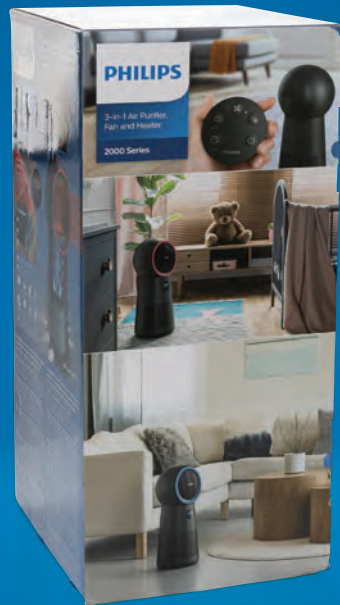

PHILIPS

NEW

P301.921

**Philips AMF220 3-in-1 Air Purifier,
Fan & Heater - Black**

Size 25 x 25 x 59 cm Max. printsize 20 x 40 mm Print technique
Doming

P301.081

Philips 30W ultra fast PD wall charger

Size 10 x 3 x 10 cm Max. printsize 10 x 35 mm Print technique Pad print