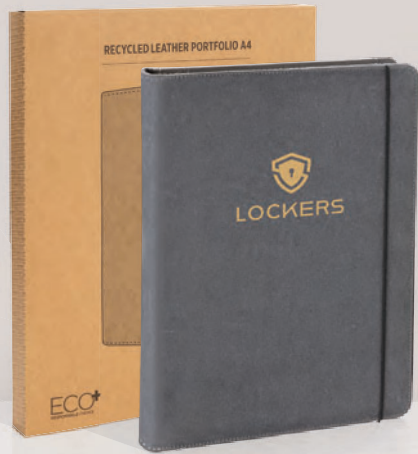

1.82kg.

P774.192

Recycled leather portfolio A4

Size 31,1 x 23,7 x 2 cm Max. printsize 40 x 80 mm Print technique
Pad print