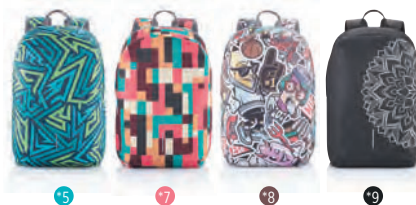

Bobby Soft "Art", anti-theft backpack

Material: 1200D rPET • Volume (litres): 16 • Laptop/tablet compartment for: 15.6" • USB charger port: ✓ • RFID protection: ✓ • Luggage strap: ✓ • With Aware™ tracer: ✓ • Litres of water saved: 22 • # Plastic bottles reused: 38 • PVC free: ✓ **Size** 30 x 18 x 45 cm **Max. printsize** 100 x 160 mm **Print technique** Screen transfer