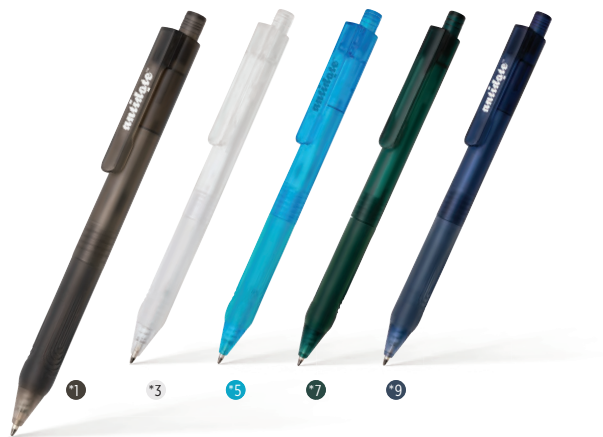

P610.69*

X6 pen set

Size 14,9 x Ø 1,1 cm Max. printsize 5 x 35 mm Print technique Pad print

 0.08kg.

P610.82*

X9 solid pen with silicone grip

Size 14,3 x Ø 1,1 cm Max. printsize 5 x 60 mm Print
technique Pad print