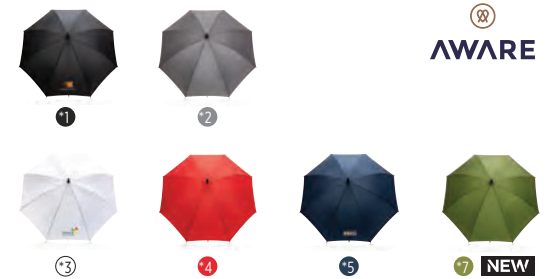

AWARE

3.43kg. 11.3x water.org

P850.68*

27" Impact AWARE™ RPET 190T auto open stormproof umbrella

Material: 190T rPET • Auto open • Frame: metal • Ribs: fibreglass • Stormproof • With Aware™ tracer: ✓ • Litres of water saved: 6,7 • # Plastic bottles reused: 11,3 **Size** 93 x Ø 120 cm **Max. printsize** 140 x 200 mm **Print technique** Screen transfer