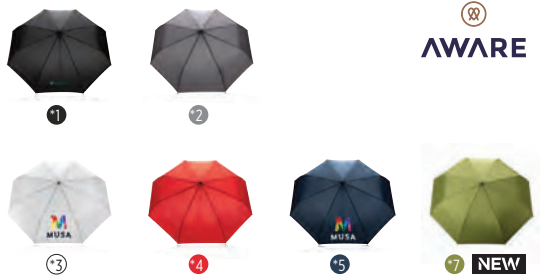

2.76kg. 7.5x

P850.61*

21" Impact AWARE™ RPET 190T bamboo auto open/close umbrella

Material: 190T Pongee rPET • Auto open & close • Frame: metal • Ribs: fibreglass • 3 section • Stormproof • With AWARE™ tracer: √ • Litres of water saved: 4,3 • # Plastic bottles reused: 7,5 **Size** 57 x Ø 94 cm **Max. printsize** 120 x 180 mm **Print technique** Screen transfer