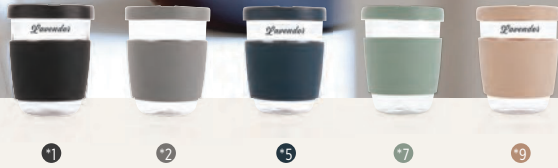

0.51kg.

P432.70*

Ukiyo borosilicate glass with silicone lid and sleeve

Capacity (ml): 360 • Material: Glass • Insulation: - • Spillproof/
Leakproof: - / - Size 8,5 x 5,5 x 11 cm Max. printsize 10 x 30 mm Print
technique Pad print