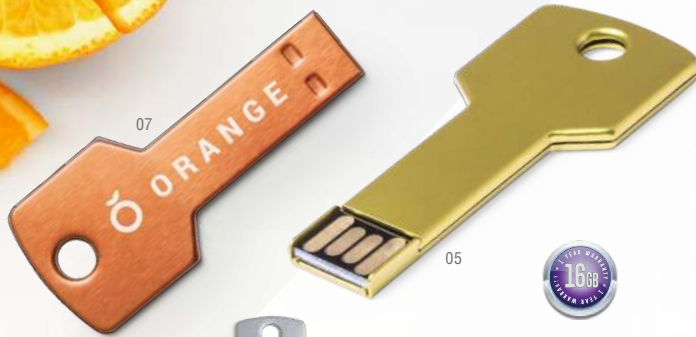

PERMANENT STOCK

Fixing 16GB 5846

USB Memory. Aluminium.
USB Speicher. Aluminium.
Clé USB. Aluminium.
USB Memory. Aluminium.

2.4 x 5.7 x 0.3 cm 200 Print Code: D(4), L1