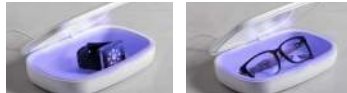

UV sterilizer

Ultraviolet light: destroys micro-organisms and bacteria from surfaces and objects used on a daily basis.