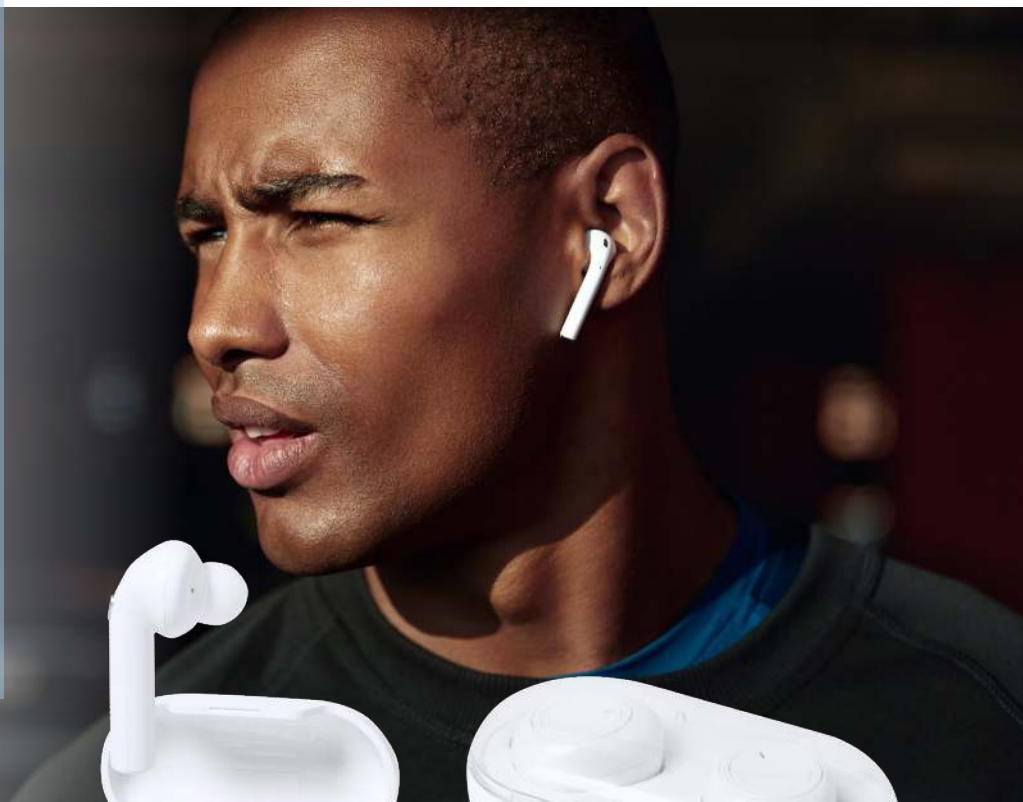

earphones

Aniken 6777

Earphones. Bluetooth Connection. Battery 35 mAh/ Base Carga 400 mAh.

Kopfhörer. Bluetooth Anschluss. Batterie 35 mAh/ Aufladestation 400 mAh.

Écouteurs. Connexion Bluetooth. Batterie 35 mAh/ Poste de Charge 400 mAh.

Oordopjes. Bluetooth Verbinding. Batterij 35 mAh/ Oplaadstation 400 mAh.

6 x 6.2 x 3.4 cm 100 / 50 Print Code: E(4), W

Merkus 6257

Earphones. Bluetooth Connection. Battery 50 mAh/ Base Carga 250 mAh.

Kopfhörer. Bluetooth Anschluss. Batterie 50 mAh/ Aufladestation 250 mAh.

Écouteurs. Connexion Bluetooth. Batterie 50 mAh/ Poste de Charge 250 mAh.

Oordopjes. Bluetooth Verbinding. Batterij 50 mAh/ Oplaadstation 250 mAh.

7.2 x 3 x 3.8 cm 100 / 50
Print Code: E(4), W

Sopral 5953

Earphones. Bluetooth Connection. Battery 50 mAh.

Écouteurs. Connexion Bluetooth. Batterie 50 mAh.

Ø 8 x 3.9 cm 200 / 50
Print Code: E(1), F(4)

Stepek 5395

Earphones. Bluetooth Connection. Battery 55 mAh.

Écouteurs. Connexion Bluetooth. Batterie 55 mAh.

5 x 7 x 3 cm 200 / 50 Print Code: E(1), F(4)

19 16 02 01