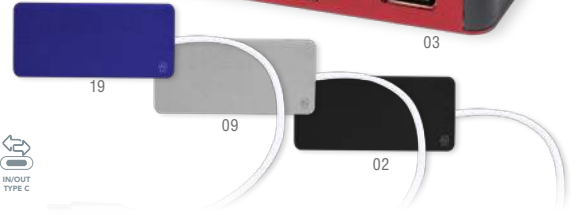

Kalat 1992

USB Hub. Recycled Aluminium. 1 Hub Type C. 2 Hubs USB 2.0.
USB Hub. Recycling Aluminium. 1 Typ C Hub. 2 Hubs USB 2.0.
Port USB. Aluminium Recyclé. 1 Port Type C. 2 Ports USB 2.0.
USB Hub. Gerecycled Aluminium. 1 Type C Poort. 2 Poorten USB 2.0.

7.9 x 1 x 3.7 cm 200 / 50 Print Code: D(1), L1, W