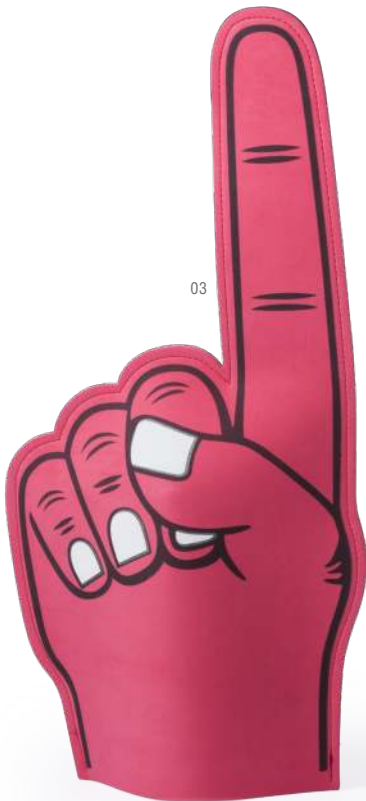

Maracaná 8774

Animation Hand.
Klatschhand.
Main Animation.
Animatie-Hand.

8.5 x 18.5 x 2 cm 200 / 100 Print Code: E(4)

Stick 9075

Cheering Sticks. LDPE. Reusable. Inflating Valve Included.
Klatschstange. LDPE. Wiederverwendbar. Inflation Ventil Inklusive.
Tap Tap. LDPE. Réutilisable. Valve pour Gonfler Inclus.
Cheering Sticks. LDPE. Herbruikbaar. Opblaasrietje Inclusief.

60 x 10 cm 500 / 25 Print Code: G(1)

03

05 19 04 01

Zacky 6066

Animation Hand. EVA.
Klatschhand. EVA.
Main Animation. EVA.
Animatie-Hand. EVA.

25 x 50 cm 200 / 20 Print Code: F(1)

05 01 19

Hogan 9664

33.5 x 57 cm 500 / 50 Print Code: G(1)

03